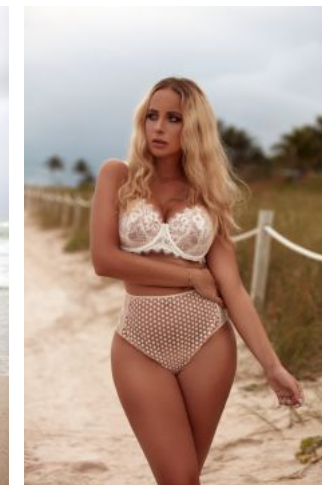

Jannina B.

+49 (0)6128 970 855
+49 (0)171 620 7091

BIRDCAGE
MODEL MANAGEMENT

info@birdcage-models.de
www.birdcage-models.de

HEIGHT 172 cm SIZE 38 EU CHEST 93 cm WAIST 65 cm HIP 98 cm
SHOESIZE 39 EU HAIRCOLOR blond EYECOLOR blau