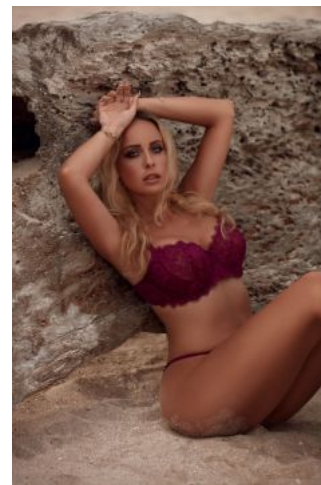

Jannina B.

+49 (0)6128 970 855  
+49 (0)171 620 7091

BIRDCAGE  
MODEL MANAGEMENT

info@birdcage-models.de  
www.birdcage-models.de

HEIGHT 172 cm SIZE 38 EU CHEST 93 cm WAIST 65 cm HIP 98 cm  
SHOESIZE 39 EU HAIRCOLOR blond EYECOLOR blau