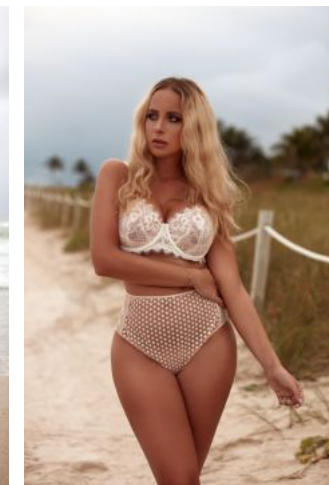

Jannina B.

+49 (0)6128 970 855  
+49 (0)171 620 7091

BIRDCAGE  
MODEL MANAGEMENT

info@birdcage-models.de  
www.birdcage-models.de

HEIGHT 172 cm SIZE 38 EU CHEST 93 cm WAIST 65 cm HIP 98 cm  
SHOESIZE 39 EU HAIRCOLOR blond EYECOLOR blau