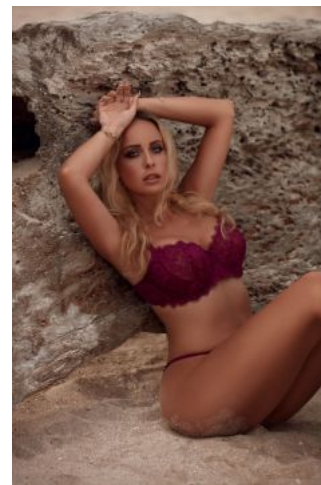

Jannina B.

+49 (0)6128 970 855
+49 (0)171 620 7091

BIRDCAGE
MODEL MANAGEMENT

info@birdcage-models.de
www.birdcage-models.de

HEIGHT 172 cm SIZE 38 EU CHEST 93 cm WAIST 65 cm HIP 98 cm
SHOESIZE 39 EU HAIRCOLOR blond EYECOLOR blau