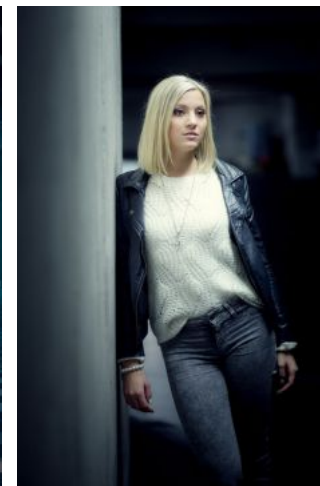

Vivien G.

© JESSICA ONSET

+49 (0)6128 970 855
+49 (0)171 620 7091

BIRDCAGE
MODEL MANAGEMENT

info@birdcage-models.de
www.birdcage-models.de

HEIGHT 172 cm CHEST 82 cm WAIST 63 cm HIP 94 cm HAIRCOLOR blonde
EYECOLOR brown-green