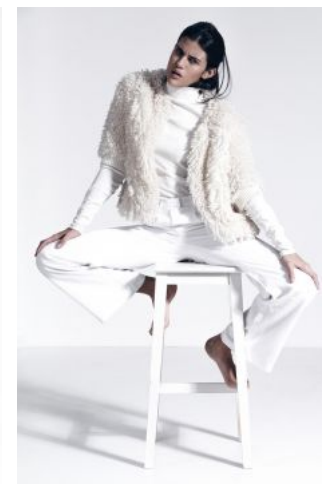

Andrea A.

+49 (0)6128 970 855
+49 (0)171 620 7091

BIRDCAGE
MODEL MANAGEMENT

info@birdcage-models.de
www.birdcage-models.de

HEIGHT 178 cm SIZE 36 EU CHEST 83 cm WAIST 63 cm HIP 92 cm
HAIRCOLOR black EYECOLOR black-brown