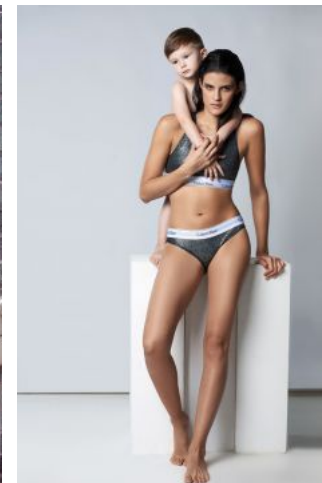

Andrea A.

+49 (0)6128 970 855
+49 (0)171 620 7091

BIRDCAGE
MODEL MANAGEMENT

info@birdcage-models.de
www.birdcage-models.de

HEIGHT 178 cm SIZE 36 EU CHEST 83 cm WAIST 63 cm HIP 92 cm
HAIRCOLOR black EYECOLOR black-brown