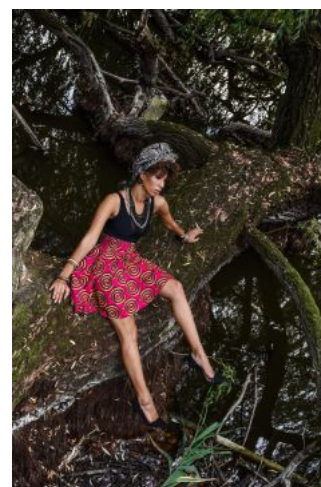

Anastasya C.

+49 (0)6128 970 855
+49 (0)171 620 7091

BIRDCAGE
MODEL MANAGEMENT

info@birdcage-models.de
www.birdcage-models.de

HEIGHT 176 cm CHEST 88 cm WAIST 62 cm HIP 92 cm HAIRCOLOR brown
EYECOLOR brown