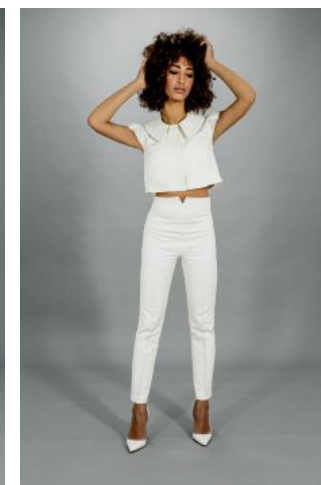

Anastasya C.

+49 (0)6128 970 855
+49 (0)171 620 7091

BIRDCAGE
MODEL MANAGEMENT

info@birdcage-models.de
www.birdcage-models.de

HEIGHT 176 cm CHEST 88 cm WAIST 62 cm HIP 92 cm HAIRCOLOR brown
EYECOLOR brown