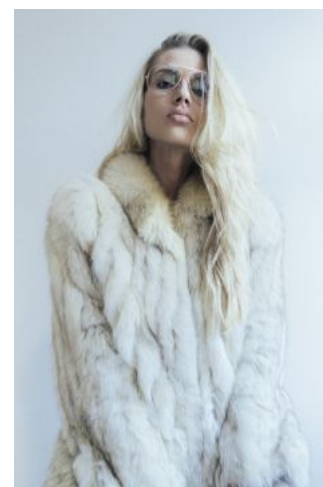

Celina R.

+49 (0)6128 970 855
+49 (0)171 620 7091

BIRDCAGE
MODEL MANAGEMENT

info@birdcage-models.de
www.birdcage-models.de

HEIGHT 177 cm CHEST 88 cm WAIST 63 cm HIP 92 cm HAIRCOLOR blonde
EYECOLOR blue-grey