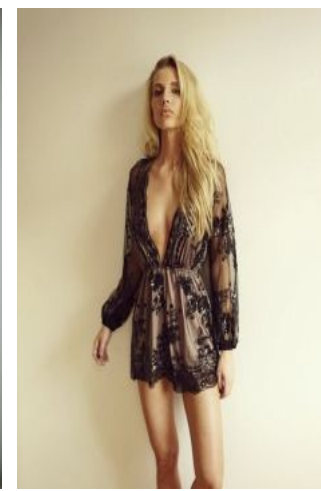

Celina R.

+49 (0)6128 970 855
+49 (0)171 620 7091

BIRDCAGE
MODEL MANAGEMENT

info@birdcage-models.de
www.birdcage-models.de

HEIGHT 177 cm CHEST 88 cm WAIST 63 cm HIP 92 cm HAIRCOLOR blonde
EYECOLOR blue-grey