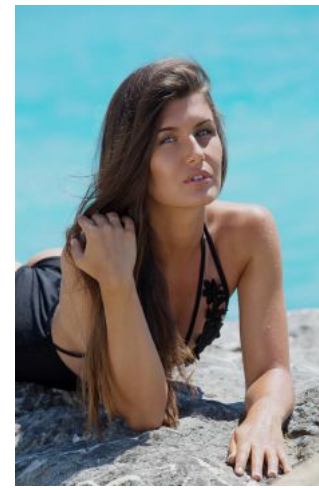

Marina Z

+49 (0)6128 970 855
+49 (0)171 620 7091

BIRDCAGE
MODEL MANAGEMENT

info@birdcage-models.de
www.birdcage-models.de

HEIGHT 174 cm SIZE 38 EU CHEST 89 cm WAIST 64 cm HIP 96 cm
HAIRCOLOR brown EYECOLOR blue