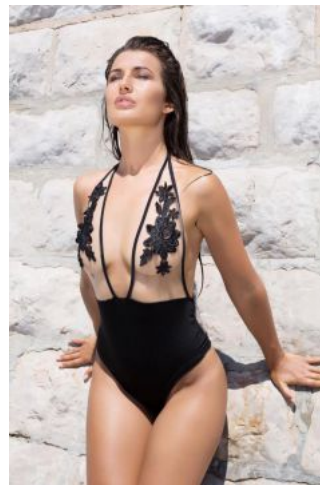

Marina Z

+49 (0)6128 970 855
+49 (0)171 620 7091

BIRDCAGE
MODEL MANAGEMENT

info@birdcage-models.de
www.birdcage-models.de

HEIGHT 174 cm SIZE 38 EU CHEST 89 cm WAIST 64 cm HIP 96 cm
HAIRCOLOR brown EYECOLOR blue