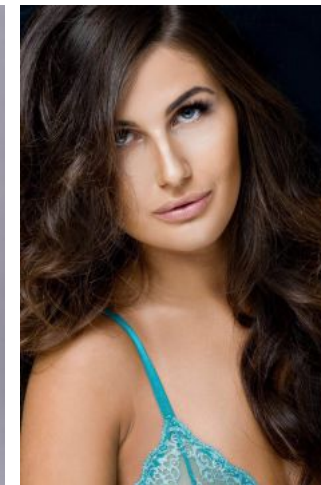

Marina Z

+49 (0)6128 970 855
+49 (0)171 620 7091

BIRDCAGE
MODEL MANAGEMENT

info@birdcage-models.de
www.birdcage-models.de

HEIGHT 174 cm SIZE 38 EU CHEST 89 cm WAIST 64 cm HIP 96 cm
HAIRCOLOR brown EYECOLOR blue