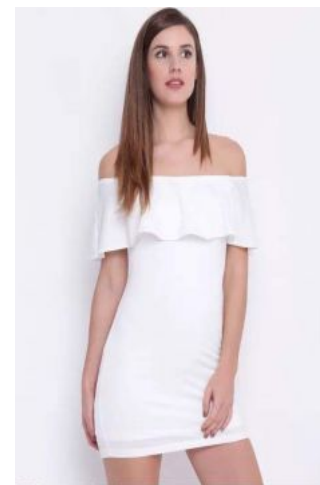

Dafni P.

+49 (0)6128 970 855
+49 (0)171 620 7091

BIRDCAGE
MODEL MANAGEMENT

info@birdcage-models.de
www.birdcage-models.de

HEIGHT 179 cm SIZE 36 EU CHEST 82 cm WAIST 59 cm HIP 90 cm
SHOESIZE 39 EU HAIRCOLOR brown EYECOLOR green-brown