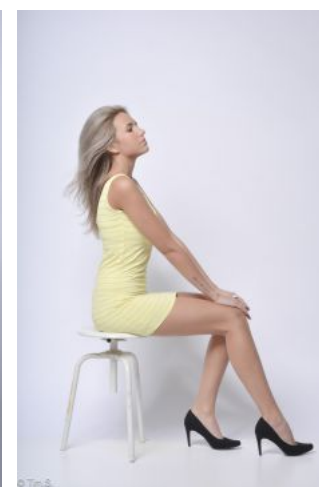

Leonie S.

© Tim.S.

+49 (0)6128 970 855
+49 (0)171 620 7091

BIRDCAGE
MODEL MANAGEMENT

info@birdcage-models.de
www.birdcage-models.de

HEIGHT 174 cm SIZE 36 EU CHEST 90 cm WAIST 67 cm HIP 90 cm
HAIRCOLOR blonde EYECOLOR black-brown