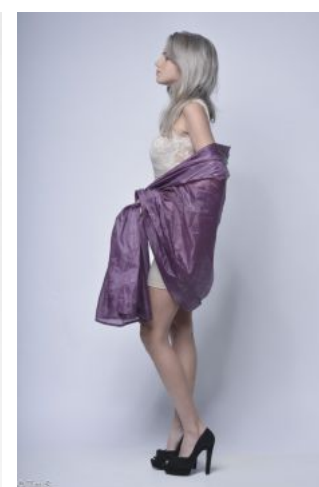

Leonie S.

© Tim.S.

+49 (0)6128 970 855
+49 (0)171 620 7091

BIRDCAGE
MODEL MANAGEMENT

info@birdcage-models.de
www.birdcage-models.de

HEIGHT 174 cm SIZE 36 EU CHEST 90 cm WAIST 67 cm HIP 90 cm
HAIRCOLOR blonde EYECOLOR black-brown