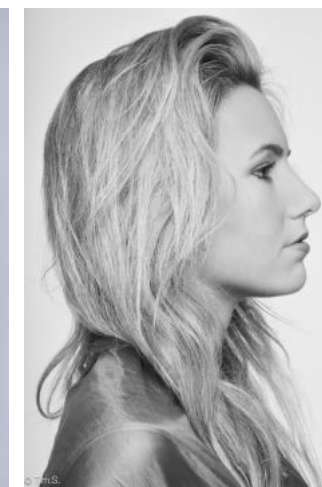

Leonie S.

© Tim.S.

+49 (0)6128 970 855
+49 (0)171 620 7091

BIRDCAGE
MODEL MANAGEMENT

info@birdcage-models.de
www.birdcage-models.de

HEIGHT 174 cm SIZE 36 EU CHEST 90 cm WAIST 67 cm HIP 90 cm
HAIRCOLOR blonde EYECOLOR black-brown