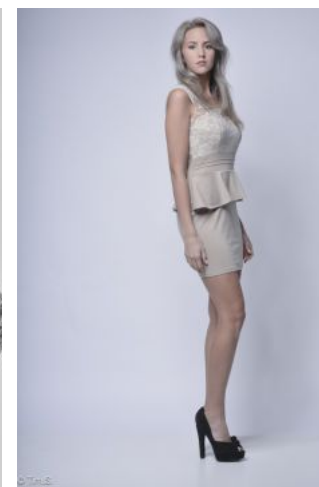

Leonie S.

© Tim.S.

+49 (0)6128 970 855
+49 (0)171 620 7091

BIRDCAGE
MODEL MANAGEMENT

info@birdcage-models.de
www.birdcage-models.de

HEIGHT 174 cm SIZE 36 EU CHEST 90 cm WAIST 67 cm HIP 90 cm
HAIRCOLOR blonde EYECOLOR black-brown