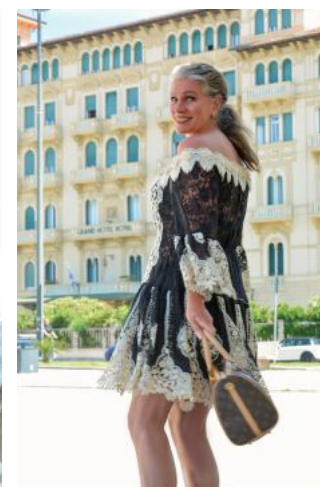

Tammy W.

+49 (0)6128 970 855
+49 (0)171 620 7091

BIRDCAGE
MODEL MANAGEMENT

info@birdcage-models.de
www.birdcage-models.de

HEIGHT 176 cm SIZE 42 EU CHEST 90 cm WAIST 80 cm HIP 110 cm
SHOESIZE 40 EU HAIRCOLOR braun EYECOLOR blau