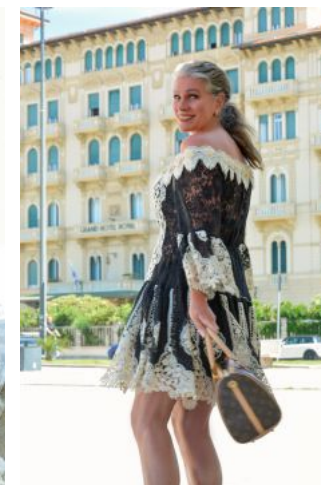

Tammy W.

+49 (0)6128 970 855  
+49 (0)171 620 7091

BIRDCAGE  
MODEL MANAGEMENT

info@birdcage-models.de  
www.birdcage-models.de

HEIGHT 176 cm SIZE 42 EU CHEST 90 cm WAIST 80 cm HIP 110 cm  
SHOESIZE 40 EU HAIRCOLOR braun EYECOLOR blau