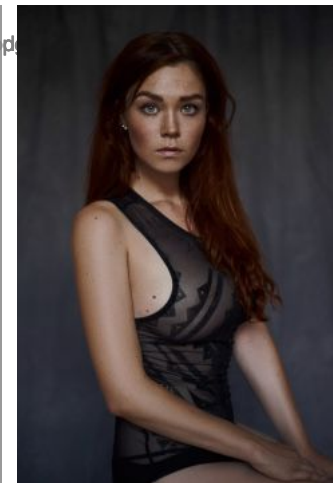

Katharina G.

+49 (0)6128 970 855
+49 (0)171 620 7091

BIRDCAGE
MODEL MANAGEMENT

info@birdcage-models.de
www.birdcage-models.de

HEIGHT 173 cm CHEST 92 cm WAIST 66 cm HIP 87 cm HAIRCOLOR red
EYECOLOR blue-green