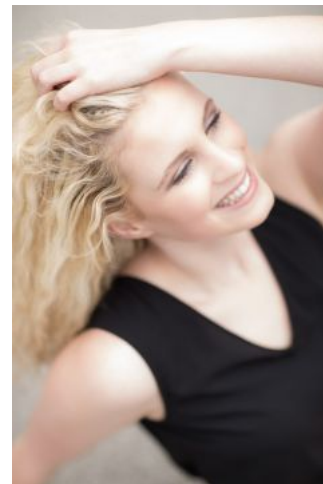

Victoria S.

EIKONAS

+49 (0)6128 970 855
+49 (0)171 620 7091

BIRDCAGE
MODEL MANAGEMENT

info@birdcage-models.de
www.birdcage-models.de

HEIGHT 175 cm CHEST 84 cm WAIST 65 cm HIP 95 cm HAIRCOLOR blonde
EYECOLOR blue-grey