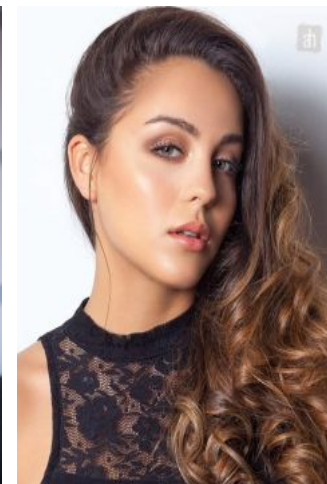

Mara W.

+49 (0)6128 970 855
+49 (0)171 620 7091

BIRDCAGE
MODEL MANAGEMENT

info@birdcage-models.de
www.birdcage-models.de

HEIGHT 174 cm CHEST 90 cm WAIST 68 cm HIP 92 cm HAIRCOLOR brown
EYECOLOR green