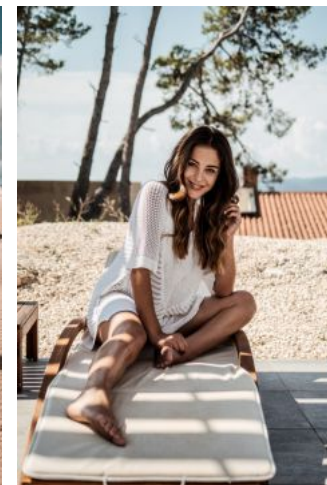

Mara W.

+49 (0)6128 970 855
+49 (0)171 620 7091

BIRDCAGE
MODEL MANAGEMENT

info@birdcage-models.de
www.birdcage-models.de

HEIGHT 174 cm CHEST 90 cm WAIST 68 cm HIP 92 cm HAIRCOLOR brown
EYECOLOR green