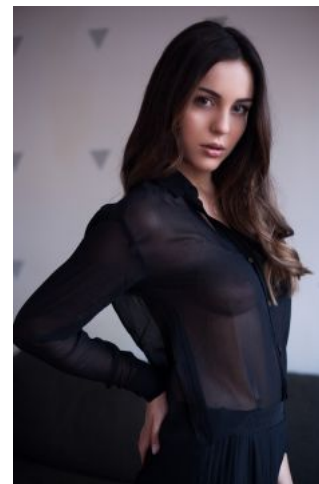

Mara W.

+49 (0)6128 970 855
+49 (0)171 620 7091

BIRDCAGE
MODEL MANAGEMENT

info@birdcage-models.de
www.birdcage-models.de

HEIGHT 174 cm CHEST 90 cm WAIST 68 cm HIP 92 cm HAIRCOLOR brown
EYECOLOR green