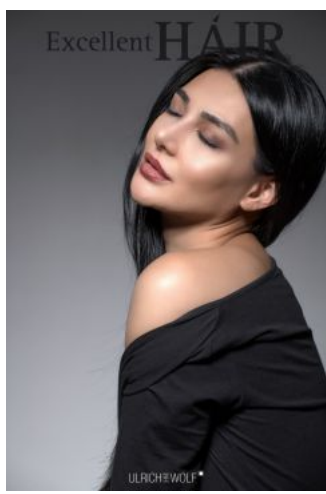

Excellent HAIR

Lily F.

ULRICH WOLF

+49 (0)6128 970 855
+49 (0)171 620 7091

BIRDCAGE
MODEL MANAGEMENT

info@birdcage-models.de
www.birdcage-models.de

HEIGHT 174 cm CHEST 84 cm WAIST 63 cm HIP 85 cm HAIRCOLOR black
EYECOLOR black-brown