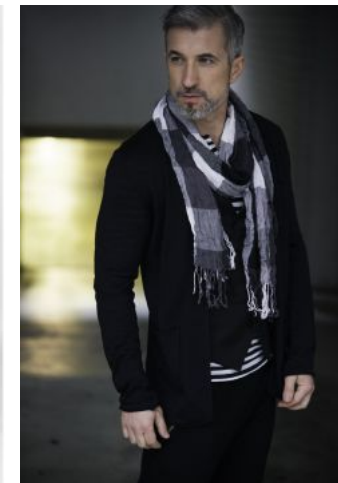

# Dario, Actor, Singer

+49 (0)6128 970 855  
+49 (0)171 620 7091

**BIRDCAGE**  
MODEL MANAGEMENT

info@birdcage-models.de  
www.birdcage-models.de

HEIGHT 170 cm SIZE 46 EU CHEST 99 cm WAIST 81 cm HIP 92 cm  
SHOESIZE 39 EU HAIRCOLOR grey EYECOLOR gruen