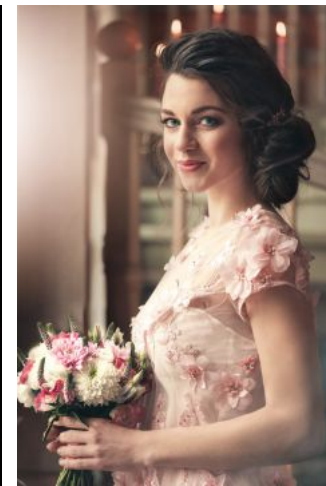

Natalia B.

+49 (0)6128 970 855
+49 (0)171 620 7091

BIRDCAGE
MODEL MANAGEMENT

info@birdcage-models.de
www.birdcage-models.de

HEIGHT 179 cm SIZE 36 EU CHEST 85 cm WAIST 64 cm HIP 90 cm
SHOESIZE 41 EU HAIRCOLOR brown EYECOLOR blue