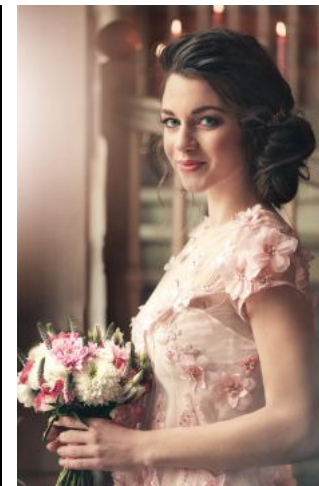

Natalia B.

+49 (0)6128 970 855
+49 (0)171 620 7091

BIRDCAGE
MODEL MANAGEMENT

info@birdcage-models.de
www.birdcage-models.de

HEIGHT 179 cm SIZE 36 EU CHEST 85 cm WAIST 64 cm HIP 90 cm
SHOESIZE 41 EU HAIRCOLOR brown EYECOLOR blue