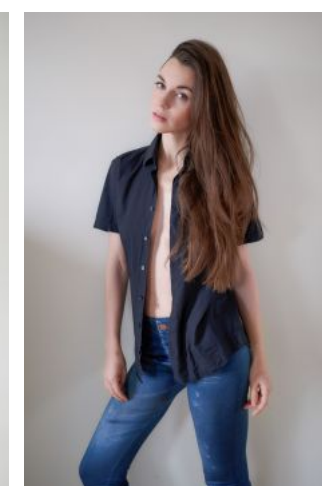

Natalia B.

+49 (0)6128 970 855
+49 (0)171 620 7091

BIRDCAGE
MODEL MANAGEMENT

info@birdcage-models.de
www.birdcage-models.de

HEIGHT 179 cm SIZE 36 EU CHEST 85 cm WAIST 64 cm HIP 90 cm
SHOESIZE 41 EU HAIRCOLOR brown EYECOLOR blue