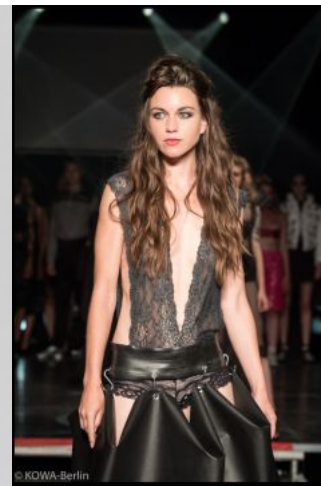

Natalia B.

+49 (0)6128 970 855
+49 (0)171 620 7091

BIRDCAGE
MODEL MANAGEMENT

info@birdcage-models.de
www.birdcage-models.de

HEIGHT 179 cm SIZE 36 EU CHEST 85 cm WAIST 64 cm HIP 90 cm
SHOESIZE 41 EU HAIRCOLOR brown EYECOLOR blue