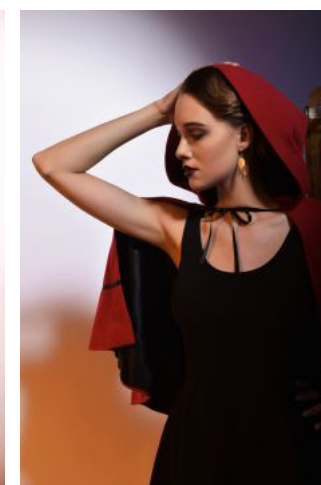

Fabienne E.

+49 (0)6128 970 855
+49 (0)171 620 7091

BIRDCAGE
MODEL MANAGEMENT

info@birdcage-models.de
www.birdcage-models.de

HEIGHT 178 cm SIZE 44 EU CHEST 92 cm WAIST 70 cm HIP 105 cm
HAIRCOLOR blond EYECOLOR blau