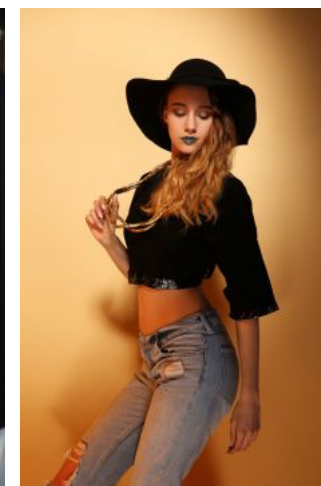

Fabienne E.

+49 (0)6128 970 855
+49 (0)171 620 7091

BIRDCAGE
MODEL MANAGEMENT

info@birdcage-models.de
www.birdcage-models.de

HEIGHT 178 cm SIZE 44 EU CHEST 92 cm WAIST 70 cm HIP 105 cm
HAIRCOLOR blond EYECOLOR blau