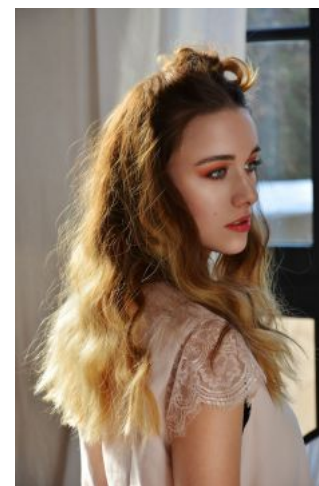

Fabienne E.

+49 (0)6128 970 855
+49 (0)171 620 7091

BIRDCAGE
MODEL MANAGEMENT

info@birdcage-models.de
www.birdcage-models.de

HEIGHT 178 cm SIZE 44 EU CHEST 92 cm WAIST 70 cm HIP 105 cm
HAIRCOLOR blond EYECOLOR blau