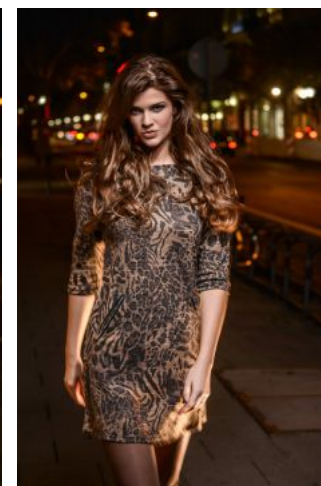

©-Birdcagemodels-DetlefGottwald

+49 (0)6128 970 855
+49 (0)171 620 7091

BIRDCAGE
MODEL MANAGEMENT

info@birdcage-models.de
www.birdcage-models.de

HEIGHT 181 cm SIZE 36 EU CHEST 90 cm WAIST 64 cm HIP 94 cm
HAIRCOLOR Braun EYECOLOR braun