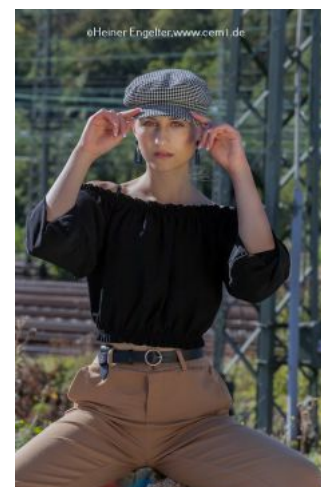

Inesa A.

© Marc.Contaxtonikon out-of-cam

+49 (0)6128 970 855
+49 (0)171 620 7091

BIRDCAGE
MODEL MANAGEMENT

info@birdcage-models.de
www.birdcage-models.de

HEIGHT 171 cm CHEST 81 cm WAIST 62 cm HIP 92 cm HAIRCOLOR blonde
EYECOLOR green-grey