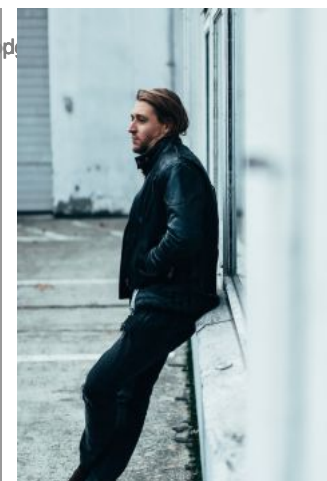

Arthemon L.

pg

+49 (0)6128 970 855  
+49 (0)171 620 7091

BIRDCAGE  
MODEL MANAGEMENT

info@birdcage-models.de  
www.birdcage-models.de

HEIGHT 183 cm CHEST 101 cm WAIST 79 cm HIP 90 cm HAIRCOLOR blonde  
EYECOLOR blue-grey