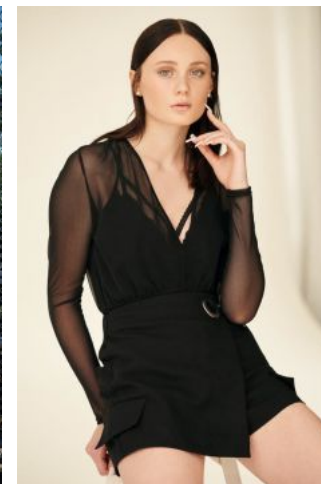

Chiara K.

+49 (0)6128 970 855
+49 (0)171 620 7091

BIRDCAGE
MODEL MANAGEMENT

info@birdcage-models.de
www.birdcage-models.de

HEIGHT 170 cm SIZE 34 EU CHEST 76 cm WAIST 62 cm HIP 86 cm
SHOESIZE 41 EU HAIRCOLOR blond EYECOLOR blau