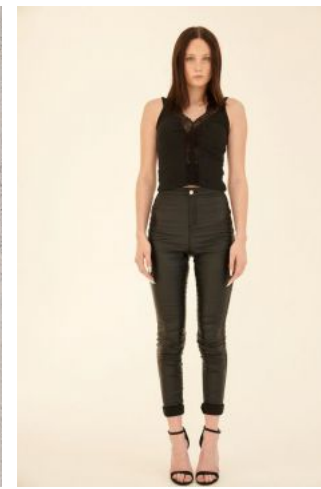

Chiara K.

+49 (0)6128 970 855
+49 (0)171 620 7091

BIRDCAGE
MODEL MANAGEMENT

info@birdcage-models.de
www.birdcage-models.de

HEIGHT 170 cm SIZE 34 EU CHEST 76 cm WAIST 62 cm HIP 86 cm
SHOESIZE 41 EU HAIRCOLOR blond EYECOLOR blau