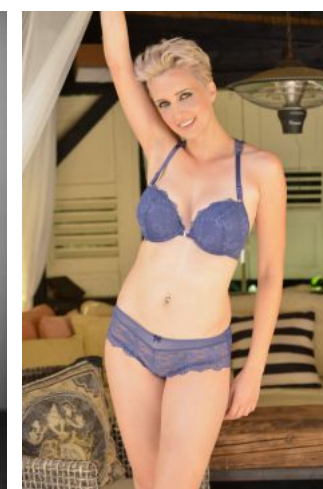

Meike B.

+49 (0)6128 970 855
+49 (0)171 620 7091

BIRDCAGE
MODEL MANAGEMENT

info@birdcage-models.de
www.birdcage-models.de

HEIGHT 170 cm CHEST 84 cm WAIST 71 cm HIP 93 cm HAIRCOLOR blonde
EYECOLOR blue-grey