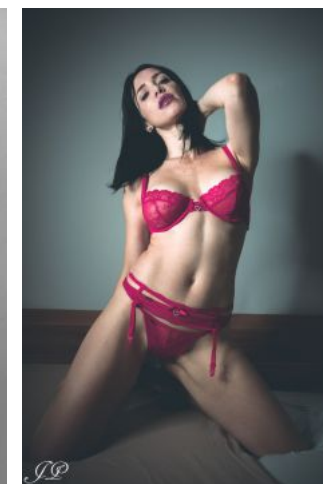

Carla S.

+49 (0)6128 970 855  
+49 (0)171 620 7091

BIRDCAGE  
MODEL MANAGEMENT

info@birdcage-models.de  
www.birdcage-models.de

HEIGHT 170 cm CHEST 85 cm WAIST 60 cm HIP 89 cm HAIRCOLOR brown  
EYECOLOR brown-green