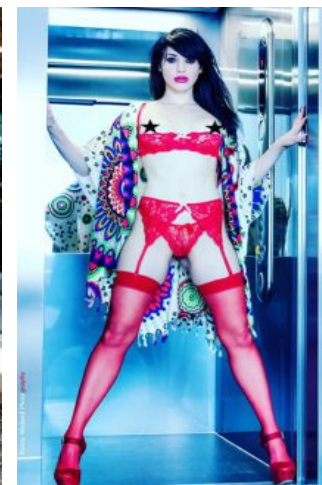

Carla S.

+49 (0)6128 970 855
+49 (0)171 620 7091

BIRDCAGE
MODEL MANAGEMENT

info@birdcage-models.de
www.birdcage-models.de

HEIGHT 170 cm CHEST 85 cm WAIST 60 cm HIP 89 cm HAIRCOLOR brown
EYECOLOR brown-green