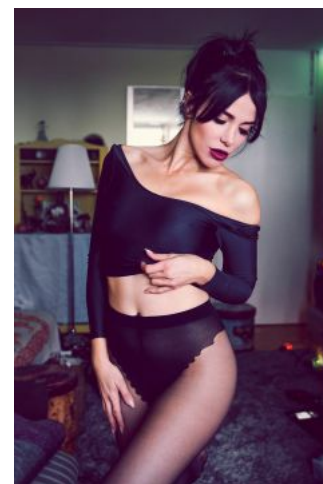

Carla S.

+49 (0)6128 970 855  
+49 (0)171 620 7091

BIRDCAGE  
MODEL MANAGEMENT

info@birdcage-models.de  
www.birdcage-models.de

HEIGHT 170 cm CHEST 85 cm WAIST 60 cm HIP 89 cm HAIRCOLOR brown  
EYECOLOR brown-green