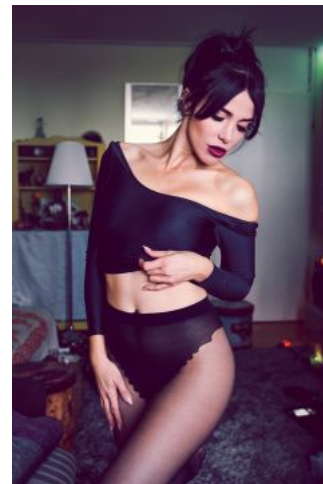

Carla S.

+49 (0)6128 970 855
+49 (0)171 620 7091

BIRDCAGE
MODEL MANAGEMENT

info@birdcage-models.de
www.birdcage-models.de

HEIGHT 170 cm CHEST 85 cm WAIST 60 cm HIP 89 cm HAIRCOLOR brown
EYECOLOR brown-green