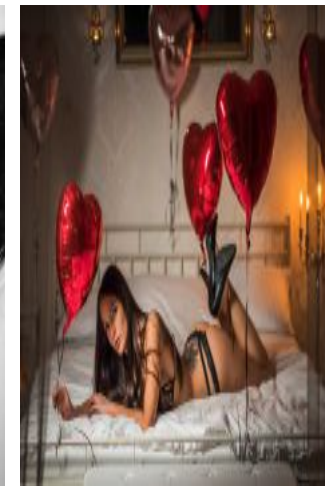

Miryam H.

+49 (0)6128 970 855
+49 (0)171 620 7091

BIRDCAGE
MODEL MANAGEMENT

info@birdcage-models.de
www.birdcage-models.de

HEIGHT 173 cm CHEST 91 cm WAIST 65 cm HIP 85 cm HAIRCOLOR brown
EYECOLOR blue-grey