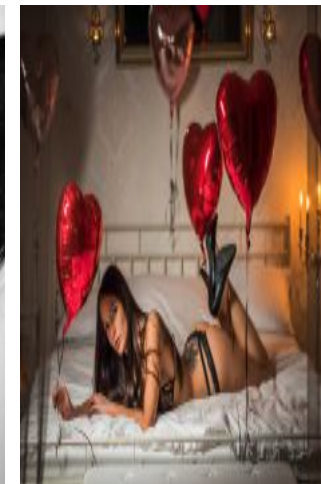

image not readable or empty
var/www/birdcage/core/cache/ -br //var/www/birdcage/core/cache/ -br //var/www/birdcage/core/cache/ -br />
Notice: Undefined offset: 6 Notice: Undefined offset: 6 Notice: Undefined offset: 6

HEIGHT 173 cm   CHEST 91 cm   WAIST 65 cm   HIP 85 cm   HAIRCOLOR brown
EYECOLOR blue-grey