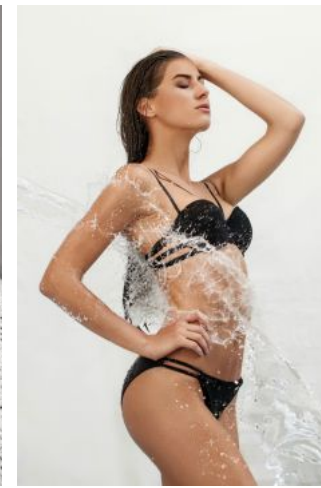

Hannah F.

+49 (0)6128 970 855
+49 (0)171 620 7091

BIRDCAGE
MODEL MANAGEMENT

info@birdcage-models.de
www.birdcage-models.de

HEIGHT 175 cm CHEST 86 cm WAIST 62 cm HIP 90 cm SHOESIZE 39 EU
HAIRCOLOR brown EYECOLOR brown