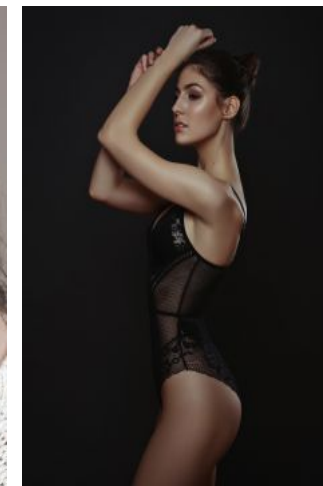

Hannah F.

+49 (0)6128 970 855
+49 (0)171 620 7091

BIRDCAGE
MODEL MANAGEMENT

info@birdcage-models.de
www.birdcage-models.de

HEIGHT 175 cm CHEST 86 cm WAIST 62 cm HIP 90 cm SHOESIZE 39 EU
HAIRCOLOR brown EYECOLOR brown