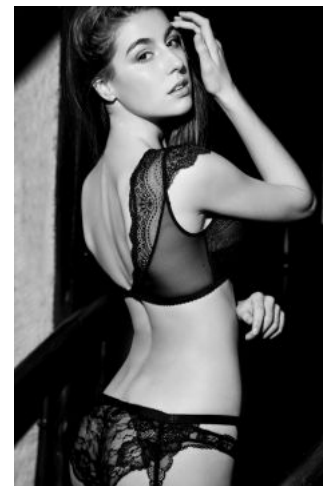

Hannah F.

+49 (0)6128 970 855
+49 (0)171 620 7091

BIRDCAGE
MODEL MANAGEMENT

info@birdcage-models.de
www.birdcage-models.de

HEIGHT 175 cm CHEST 86 cm WAIST 62 cm HIP 90 cm SHOESIZE 39 EU
HAIRCOLOR brown EYECOLOR brown