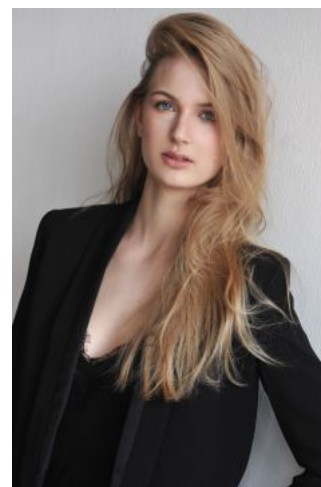

Julia N.

+49 (0)6128 970 855
+49 (0)171 620 7091

BIRDCAGE
MODEL MANAGEMENT

info@birdcage-models.de
www.birdcage-models.de

HEIGHT 178 cm CHEST 83 cm WAIST 64 cm HIP 93 cm HAIRCOLOR blonde
EYECOLOR blue-green