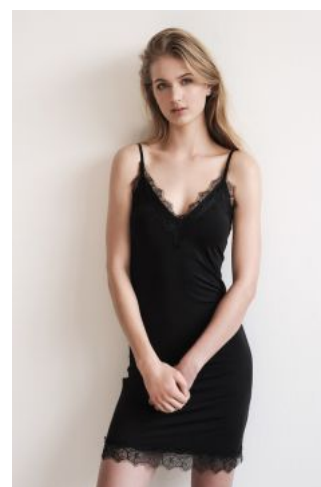

Julia N.

+49 (0)6128 970 855
+49 (0)171 620 7091

BIRDCAGE
MODEL MANAGEMENT

info@birdcage-models.de
www.birdcage-models.de

HEIGHT 178 cm CHEST 83 cm WAIST 64 cm HIP 93 cm HAIRCOLOR blonde
EYECOLOR blue-green