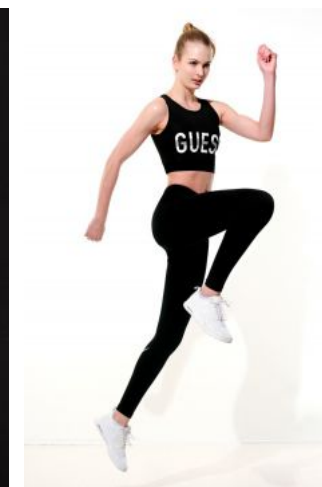

Julia N.

+49 (0)6128 970 855
+49 (0)171 620 7091

BIRDCAGE
MODEL MANAGEMENT

info@birdcage-models.de
www.birdcage-models.de

HEIGHT 178 cm CHEST 83 cm WAIST 64 cm HIP 93 cm HAIRCOLOR blonde
EYECOLOR blue-green