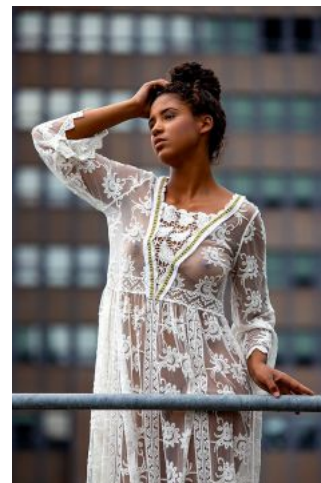

Katharina H.

+49 (0)6128 970 855
+49 (0)171 620 7091

BIRDCAGE
MODEL MANAGEMENT

info@birdcage-models.de
www.birdcage-models.de

HEIGHT 174 cm CHEST 90 cm WAIST 63 cm HIP 103 cm HAIRCOLOR brown
EYECOLOR black-brown