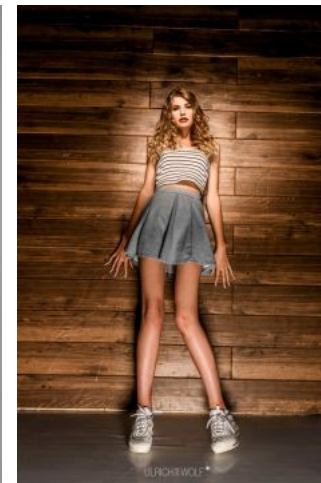

Sammy W.

ULRICH WOLF

+49 (0)6128 970 855
+49 (0)171 620 7091

BIRDCAGE
MODEL MANAGEMENT

info@birdcage-models.de
www.birdcage-models.de

HEIGHT 178 cm SIZE 34 EU CHEST 84 cm WAIST 60 cm HIP 88 cm
SHOESIZE 41 EU HAIRCOLOR blond