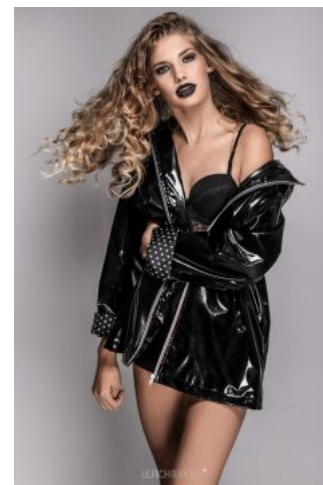

Sammy W.

ULRICH WOLF

+49 (0)6128 970 855
+49 (0)171 620 7091

BIRDCAGE
MODEL MANAGEMENT

info@birdcage-models.de
www.birdcage-models.de

HEIGHT 178 cm SIZE 34 EU CHEST 84 cm WAIST 60 cm HIP 88 cm
SHOESIZE 41 EU HAIRCOLOR blond