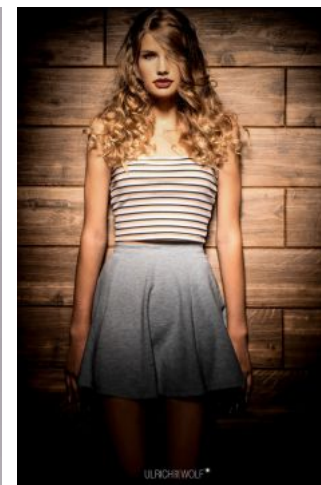

Sammy W.

ULRICH WOLF

+49 (0)6128 970 855
+49 (0)171 620 7091

BIRDCAGE
MODEL MANAGEMENT

info@birdcage-models.de
www.birdcage-models.de

HEIGHT 178 cm SIZE 34 EU CHEST 84 cm WAIST 60 cm HIP 88 cm
SHOESIZE 41 EU HAIRCOLOR blond