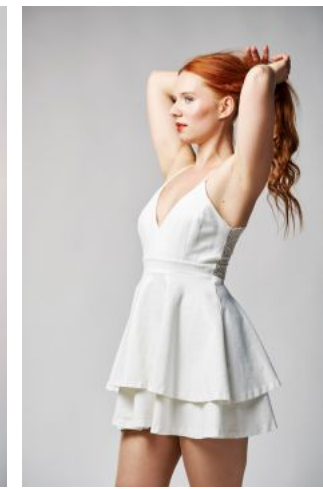

Christina K.

+49 (0)6128 970 855
+49 (0)171 620 7091

BIRDCAGE
MODEL MANAGEMENT

info@birdcage-models.de
www.birdcage-models.de

HEIGHT 175 cm SIZE 36 EU CHEST 92 cm WAIST 67 cm HIP 94 cm
SHOESIZE 39 EU HAIRCOLOR rot EYECOLOR blau