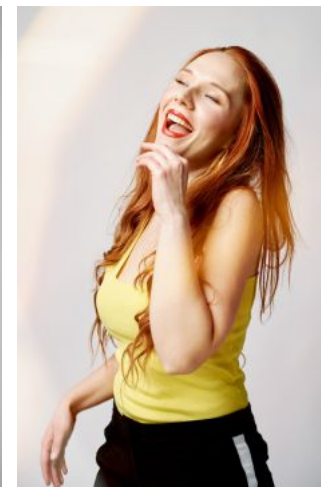

Christina K.

+49 (0)6128 970 855
+49 (0)171 620 7091

BIRDCAGE
MODEL MANAGEMENT

info@birdcage-models.de
www.birdcage-models.de

HEIGHT 175 cm SIZE 36 EU CHEST 92 cm WAIST 67 cm HIP 94 cm
SHOESIZE 39 EU HAIRCOLOR rot EYECOLOR blau