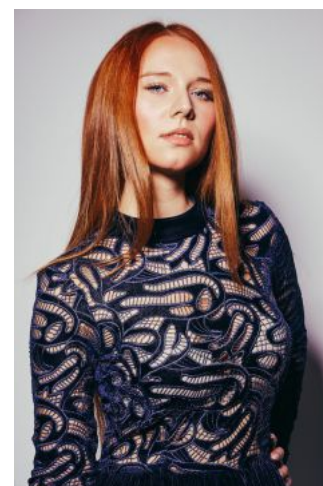

Christina K.

+49 (0)6128 970 855
+49 (0)171 620 7091

BIRDCAGE
MODEL MANAGEMENT

info@birdcage-models.de
www.birdcage-models.de

HEIGHT 175 cm SIZE 36 EU CHEST 92 cm WAIST 67 cm HIP 94 cm
SHOESIZE 39 EU HAIRCOLOR rot EYECOLOR blau