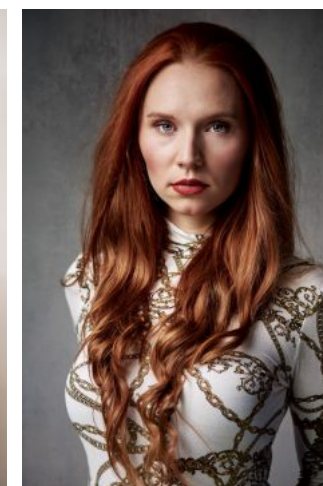

Christina K.

+49 (0)6128 970 855
+49 (0)171 620 7091

BIRDCAGE
MODEL MANAGEMENT

info@birdcage-models.de
www.birdcage-models.de

HEIGHT 175 cm SIZE 36 EU CHEST 92 cm WAIST 67 cm HIP 94 cm
SHOESIZE 39 EU HAIRCOLOR rot EYECOLOR blau