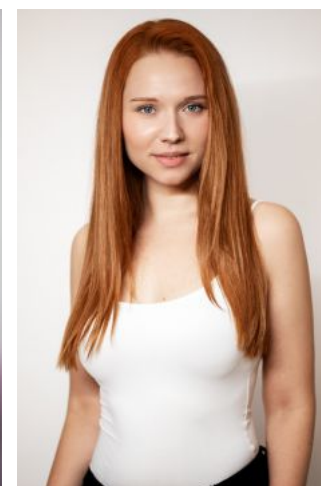

Christina K.

+49 (0)6128 970 855
+49 (0)171 620 7091

BIRDCAGE
MODEL MANAGEMENT

info@birdcage-models.de
www.birdcage-models.de

HEIGHT 175 cm SIZE 36 EU CHEST 92 cm WAIST 67 cm HIP 94 cm
SHOESIZE 39 EU HAIRCOLOR rot EYECOLOR blau