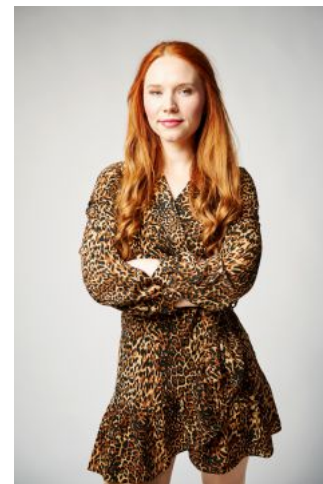

Christina K.

+49 (0)6128 970 855
+49 (0)171 620 7091

BIRDCAGE
MODEL MANAGEMENT

info@birdcage-models.de
www.birdcage-models.de

HEIGHT 175 cm SIZE 36 EU CHEST 92 cm WAIST 67 cm HIP 94 cm
SHOESIZE 39 EU HAIRCOLOR rot EYECOLOR blau