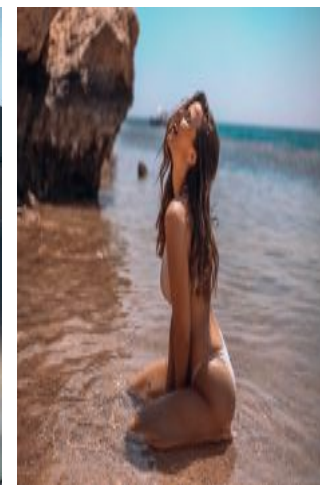

Magdalena G.

+49 (0)6128 970 855
+49 (0)171 620 7091

BIRDCAGE
MODEL MANAGEMENT

info@birdcage-models.de
www.birdcage-models.de

HEIGHT 178 cm CHEST 93 cm WAIST 69 cm HIP 100 cm SHOESIZE 39 EU
HAIRCOLOR brown EYECOLOR green-brown