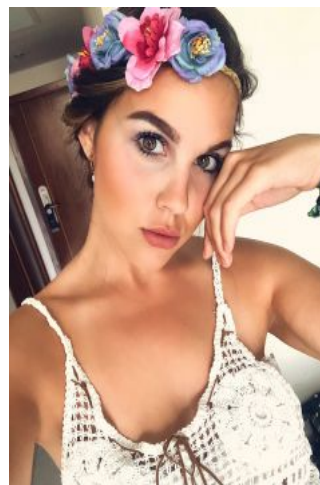

Magdalena G.

+49 (0)6128 970 855
+49 (0)171 620 7091

BIRDCAGE
MODEL MANAGEMENT

info@birdcage-models.de
www.birdcage-models.de

HEIGHT 178 cm CHEST 93 cm WAIST 69 cm HIP 100 cm SHOESIZE 39 EU
HAIRCOLOR brown EYECOLOR green-brown