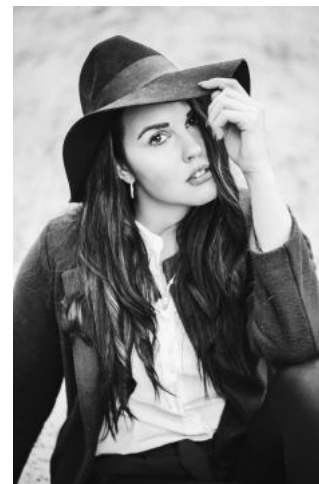

Magdalena G.

+49 (0)6128 970 855
+49 (0)171 620 7091

BIRDCAGE
MODEL MANAGEMENT

info@birdcage-models.de
www.birdcage-models.de

HEIGHT 178 cm CHEST 93 cm WAIST 69 cm HIP 100 cm SHOESIZE 39 EU
HAIRCOLOR brown EYECOLOR green-brown