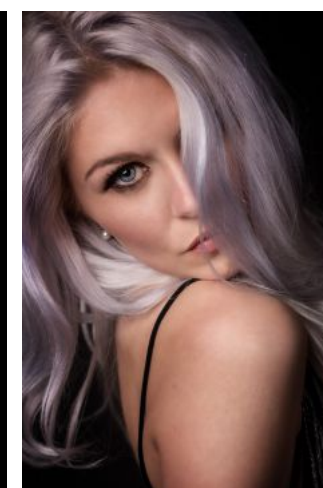

Christin L.

+49 (0)6128 970 855
+49 (0)171 620 7091

BIRDCAGE
MODEL MANAGEMENT

info@birdcage-models.de
www.birdcage-models.de

HEIGHT 173 cm CHEST 81 cm WAIST 64 cm HIP 90 cm SHOESIZE 40 EU
HAIRCOLOR blonde EYECOLOR blue-grey