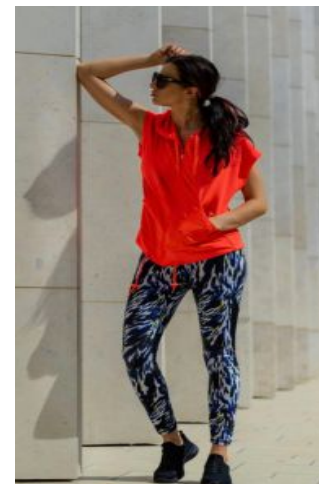

Vanelynn G.

+49 (0)6128 970 855
+49 (0)171 620 7091

BIRDCAGE
MODEL MANAGEMENT

info@birdcage-models.de
www.birdcage-models.de

HEIGHT 173 cm CHEST 86 cm WAIST 65 cm HIP 90 cm HAIRCOLOR brown
EYECOLOR blue-green