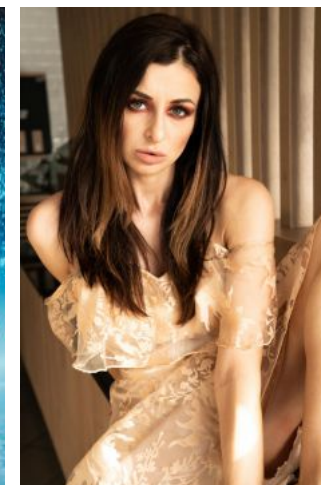

Vanelynn G.

+49 (0)6128 970 855
+49 (0)171 620 7091

BIRDCAGE
MODEL MANAGEMENT

info@birdcage-models.de
www.birdcage-models.de

HEIGHT 173 cm CHEST 86 cm WAIST 65 cm HIP 90 cm HAIRCOLOR brown
EYECOLOR blue-green