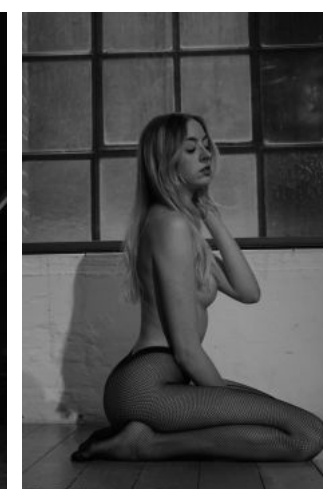

Sophia H.

+49 (0)6128 970 855  
+49 (0)171 620 7091

BIRDCAGE  
MODEL MANAGEMENT

info@birdcage-models.de  
www.birdcage-models.de

HEIGHT 176 cm CHEST 85 cm WAIST 62 cm HIP 87 cm HAIRCOLOR blonde  
EYECOLOR grey-green