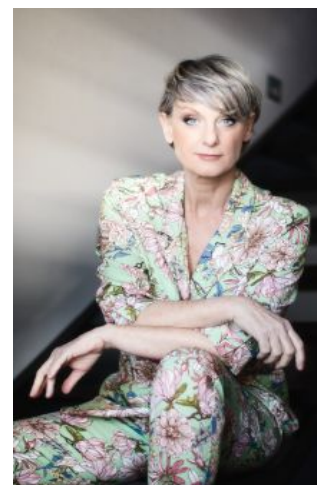

Maggie M

+49 (0)6128 970 855
+49 (0)171 620 7091

BIRDCAGE
MODEL MANAGEMENT

info@birdcage-models.de
www.birdcage-models.de

HEIGHT 175 cm SIZE 40 EU CHEST 94 cm WAIST 76 cm HIP 102 cm
SHOESIZE 39 EU HAIRCOLOR Grau EYECOLOR grÄ¼n