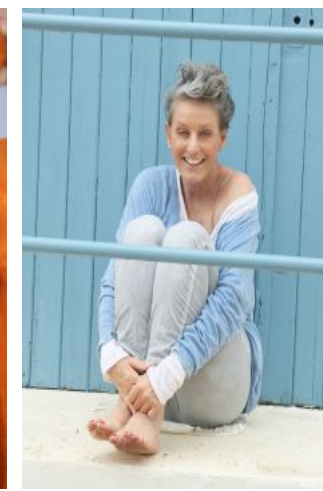

Maggie M

+49 (0)6128 970 855
+49 (0)171 620 7091

BIRDCAGE
MODEL MANAGEMENT

info@birdcage-models.de
www.birdcage-models.de

HEIGHT 175 cm SIZE 40 EU CHEST 94 cm WAIST 76 cm HIP 102 cm
SHOESIZE 39 EU HAIRCOLOR Grau EYECOLOR grÄ¼n