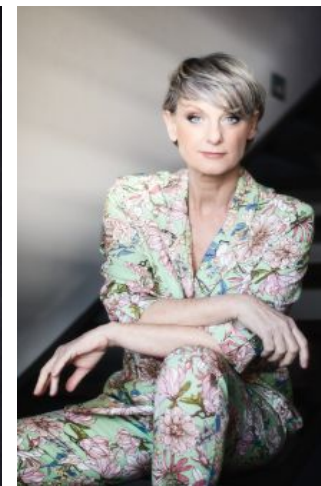

Maggie M

+49 (0)6128 970 855
+49 (0)171 620 7091

BIRDCAGE
MODEL MANAGEMENT

info@birdcage-models.de
www.birdcage-models.de

HEIGHT 175 cm SIZE 40 EU CHEST 94 cm WAIST 76 cm HIP 102 cm
SHOESIZE 39 EU HAIRCOLOR Grau EYECOLOR grÄ¼n