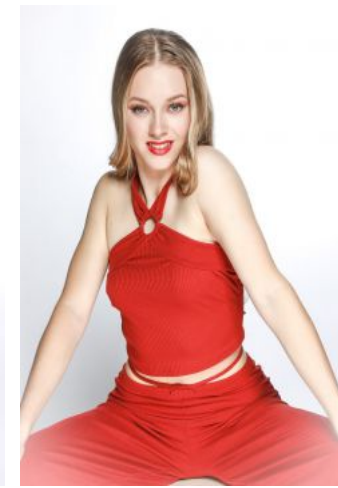

Excellent HAIR

Sophie S.

ULRICH WOLF

BIRDCAGE
MODEL MANAGEMENT

info@birdcage-models.de
www.birdcage-models.de

+49 (0)6128 970 855
+49 (0)171 620 7091

HEIGHT 173 cm CHEST 85 cm WAIST 62 cm HIP 94 cm HAIRCOLOR blonde
EYECOLOR green-blue