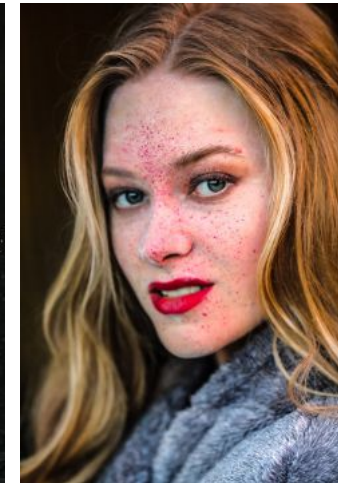

Excellent HAIR

Sophie S.

ULRICH WOLF

BIRDCAGE
MODEL MANAGEMENT

info@birdcage-models.de
www.birdcage-models.de

+49 (0)6128 970 855
+49 (0)171 620 7091

HEIGHT 173 cm CHEST 85 cm WAIST 62 cm HIP 94 cm HAIRCOLOR blonde
EYECOLOR green-blue