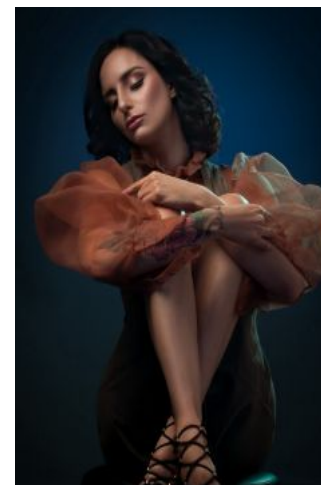

Cathrin F.

+49 (0)6128 970 855
+49 (0)171 620 7091

BIRDCAGE
MODEL MANAGEMENT

info@birdcage-models.de
www.birdcage-models.de

HEIGHT 178 cm CHEST 89 cm WAIST 67 cm HIP 91 cm HAIRCOLOR brown
EYECOLOR green