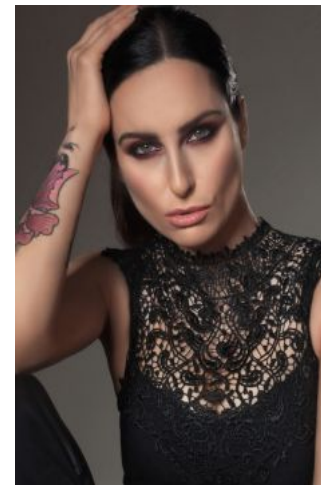

Cathrin F.

+49 (0)6128 970 855
+49 (0)171 620 7091

BIRDCAGE
MODEL MANAGEMENT

info@birdcage-models.de
www.birdcage-models.de

HEIGHT 178 cm CHEST 89 cm WAIST 67 cm HIP 91 cm HAIRCOLOR brown
EYECOLOR green