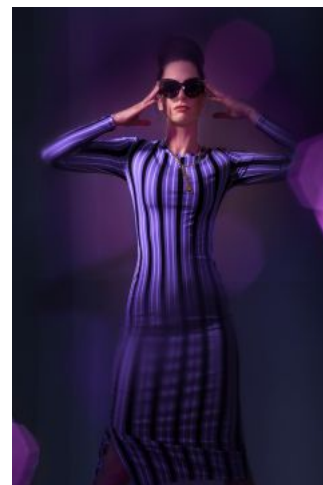

Cathrin F.

+49 (0)6128 970 855
+49 (0)171 620 7091

BIRDCAGE
MODEL MANAGEMENT

info@birdcage-models.de
www.birdcage-models.de

HEIGHT 178 cm CHEST 89 cm WAIST 67 cm HIP 91 cm HAIRCOLOR brown
EYECOLOR green