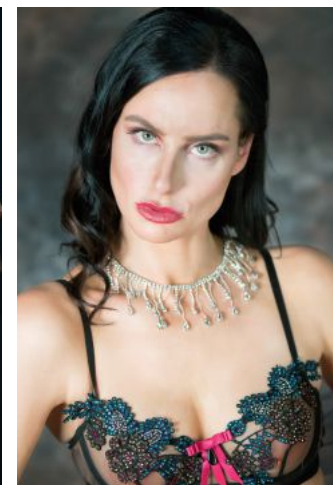

Cathrin F.

+49 (0)6128 970 855
+49 (0)171 620 7091

BIRDCAGE
MODEL MANAGEMENT

info@birdcage-models.de
www.birdcage-models.de

HEIGHT 178 cm CHEST 89 cm WAIST 67 cm HIP 91 cm HAIRCOLOR brown
EYECOLOR green