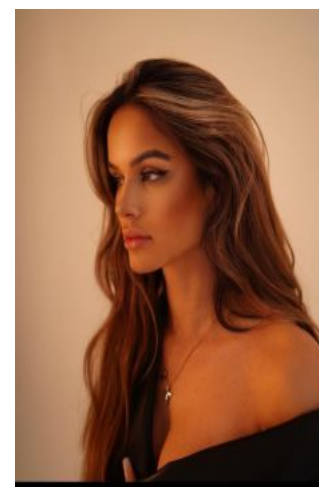

Michelle K.

+49 (0)6128 970 855
+49 (0)171 620 7091

BIRDCAGE
MODEL MANAGEMENT

info@birdcage-models.de
www.birdcage-models.de

HEIGHT 173 cm CHEST 91 cm WAIST 66 cm HIP 90 cm HAIRCOLOR brown
EYECOLOR blue-grey