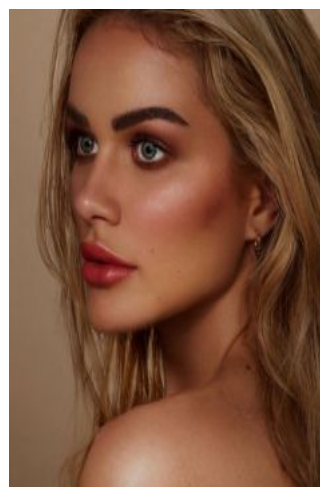

Michelle K.

+49 (0)6128 970 855
+49 (0)171 620 7091

BIRDCAGE
MODEL MANAGEMENT

info@birdcage-models.de
www.birdcage-models.de

HEIGHT 173 cm CHEST 91 cm WAIST 66 cm HIP 90 cm HAIRCOLOR brown
EYECOLOR blue-grey