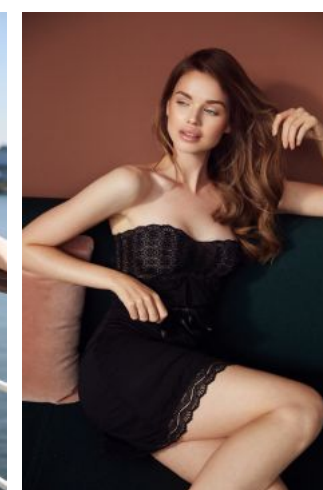

Tess J.

+49 (0)6128 970 855  
+49 (0)171 620 7091

BIRDCAGE  
MODEL MANAGEMENT

info@birdcage-models.de  
www.birdcage-models.de

HEIGHT 171 cm SIZE 34 EU CHEST 82 cm WAIST 60 cm HIP 89 cm  
SHOESIZE 38 EU HAIRCOLOR brown EYECOLOR blue-grey