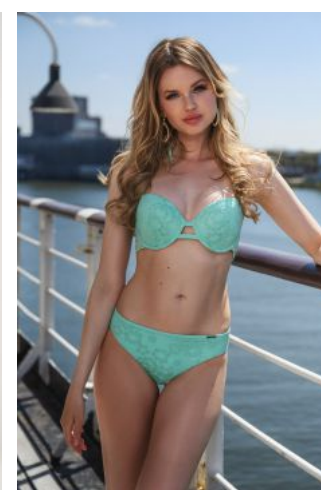

Tess J.

+49 (0)6128 970 855  
+49 (0)171 620 7091

BIRDCAGE  
MODEL MANAGEMENT

info@birdcage-models.de  
www.birdcage-models.de

HEIGHT 171 cm SIZE 34 EU CHEST 82 cm WAIST 60 cm HIP 89 cm  
SHOESIZE 38 EU HAIRCOLOR brown EYECOLOR blue-grey