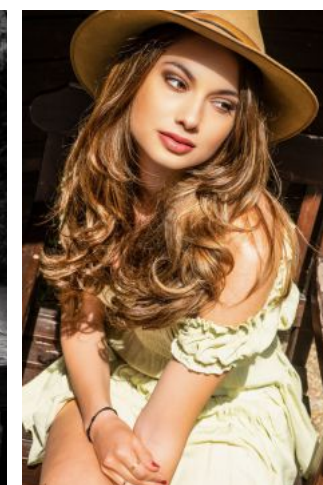

Noemie S.

+49 (0)6128 970 855
+49 (0)171 620 7091

BIRDCAGE
MODEL MANAGEMENT

info@birdcage-models.de
www.birdcage-models.de

HEIGHT 174 cm CHEST 83 cm WAIST 61 cm HIP 88 cm HAIRCOLOR brown
EYECOLOR brown-green