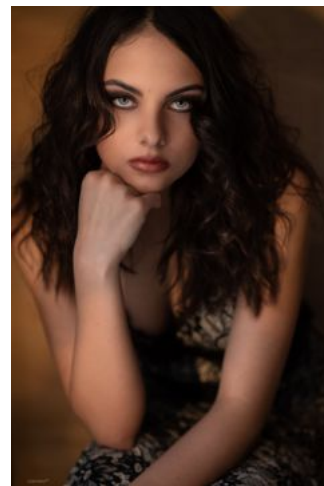

Vanity Q.

ULRICH WOLF

+49 (0)6128 970 855
+49 (0)171 620 7091

BIRDCAGE
MODEL MANAGEMENT

info@birdcage-models.de
www.birdcage-models.de

HEIGHT 178 cm SIZE 36 EU CHEST 84 cm WAIST 65 cm HIP 78 cm
HAIRCOLOR brown EYECOLOR blue